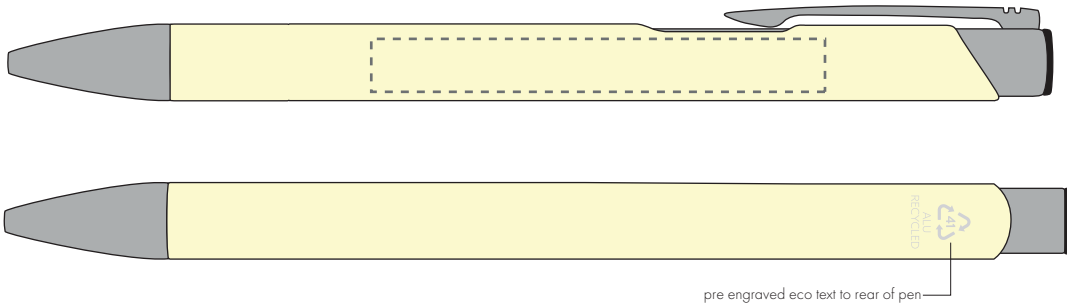

Your Ref:
Our Ref:

Quantity:
Version: 1

Product Code: TPC982001
Product Colour: PASTEL YELLOW

PRINTING CONCERNS:

We stock this item in the following colours

**PANTONE REFERENCE(S)**

 Full colour printing

ARTWORK SCALE 100%

ARTWORK SCALE 100%
Digital Print Area:
60mm x 7mm

pre engraved eco text to rear of pen

Product Image for visualisation
- colours may vary

The dashed line is to demonstrate print area and will not appear on your printed item